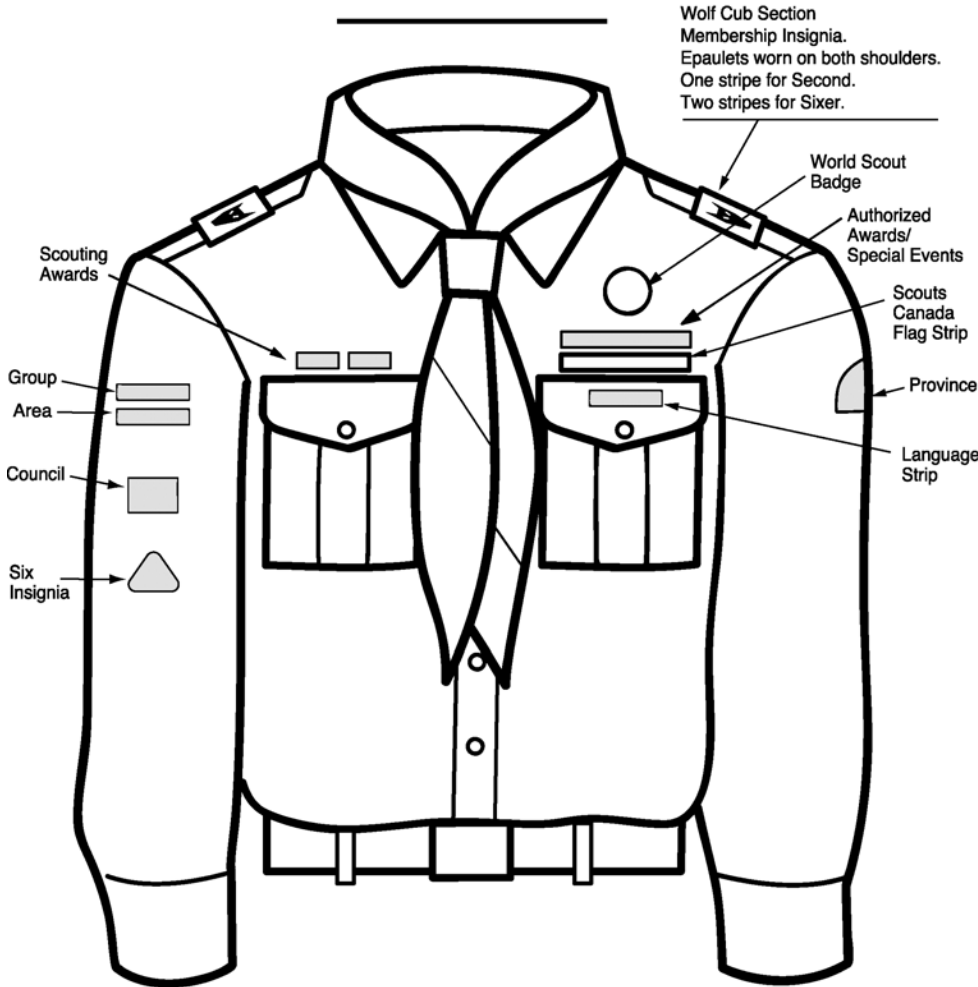

WOLF CUB

Wolf Cub Section Membership Insignia. Epaulets worn on both shoulders. One stripe for Second. Two stripes for Sixer.

Activity Badges may be worn on both sides of the sash.