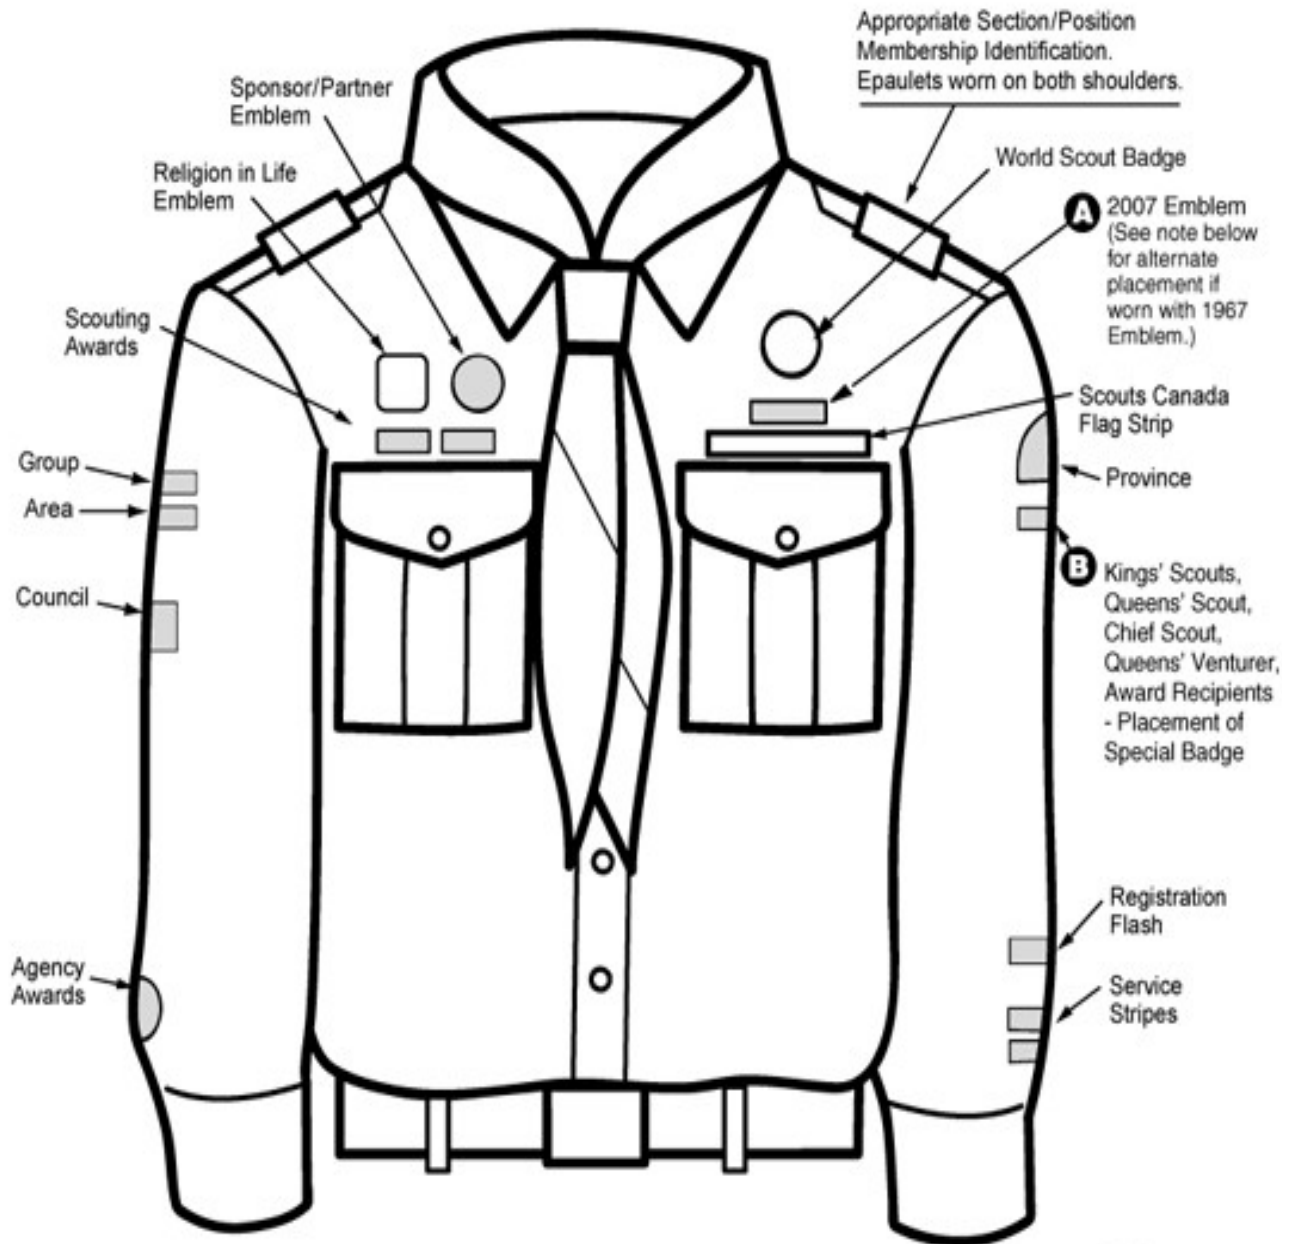

ADULT LEADER

A Approved for wear [by Council Commissioners] in November 2005. Implemented May 2006 and available in Scout Shops for those youth and adults registering in 2006/07, 2007/08. Those members may wear the 2007 emblem as long as they are members of Scouts Canada.

B Approved for wear (by Council Commissioners) in November 2005. Implemented May 2006 and available in Scouts Shops for those Adults who have received Kings' Scout/Queens' Scout/ Chief Scout or Queens' Venturer Award as a youth member.

Please Note: In the event the 2007 Emblem is to appear in addition to the 1967 Emblem, it should be placed beside it, on the outside (as shown right).

Note: Both emblems **A** and **B** are available (at Scout Shops) in pins for wear on Campfire Blanket/Civilian Clothing other than uniform.